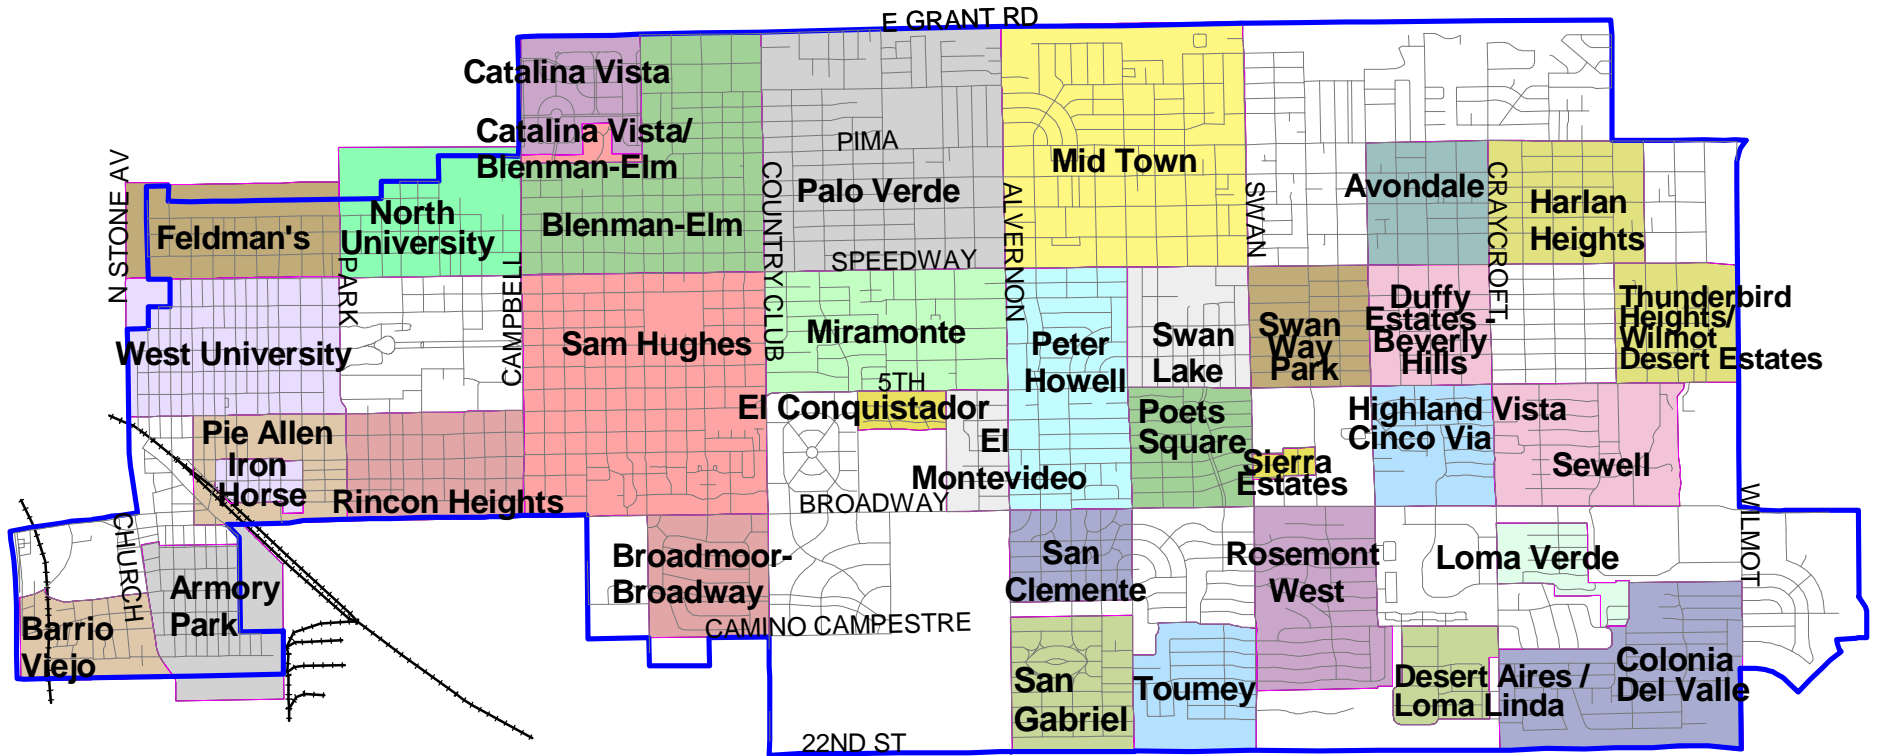

Ward 6

Registered Neighborhood Associations

0 2 Miles

The City of Tucson Comprehensive Planning Task Force makes no warranties, implied or expressed, with regards to information shown on this map.

ms/i/av/nhassn/wards/ward6.apr
12/15/02

-  Ward 6
-  Neighborhood Associations
-  Streets
-  Railroad